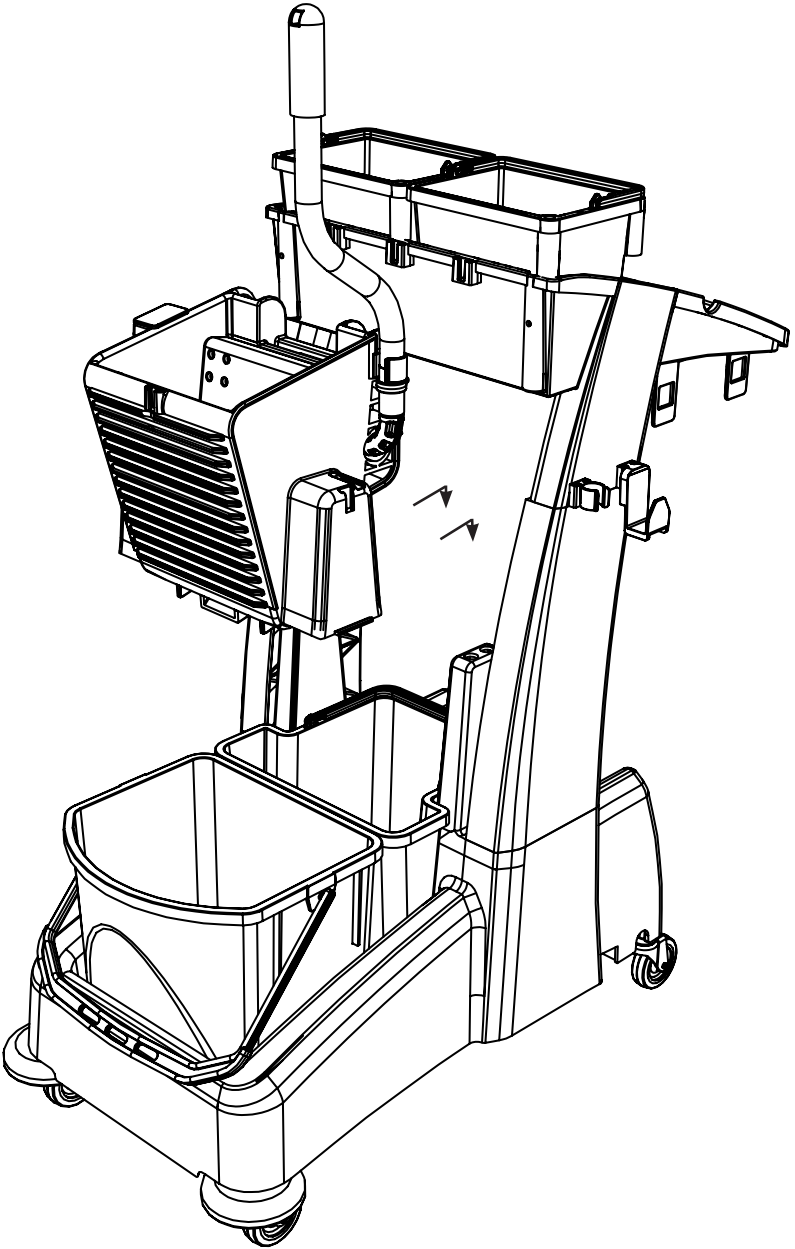

MM-3 Trolley Assembly

Numatic

Item	Description	Quantity
1	Reflo Base	1
2	Left Hand Upright	1
3	Right Hand Upright	1
4	Handle Frame	1
5	Top Tray	1
6	Red Handle	1
7	Blue Handle	1
8	5 Litre Bucket	2
9	Versaclean Hook T Slot	1
10	22mm Mid Mop Clamp	1
11	Dirty Water Bucket	1
12	- Red Handle	1
13	Clean Water Bucket	1
14	- Blue Handle	1
15	Mid Mop Press	1
16	Mop Press Handle	1
17	C Clip	1

M8 25mm Socket Bolt

x2

x2

M8 X 25mm Socket Bolt

Numatic

914823 MM-3 Trolley Assembly Instructions A03 07/2022