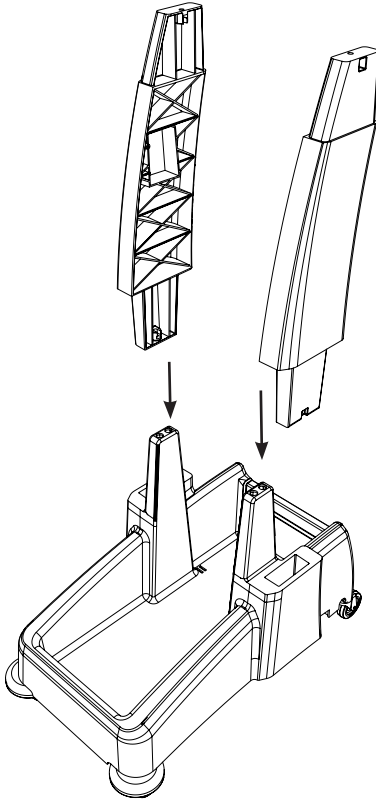

MM-3 Trolley Assembly

Numatic

Item	Description	Quantity
1	Reflo Base	1
2	Left Hand Upright	1
3	Right Hand Upright	1
4	Handle Frame	1
5	Top Tray	1
6	Red Handle	1
7	Blue Handle	1
8	5 Litre Bucket	2
9	Versaclean Hook T Slot	1
10	22mm Mid Mop Clamp	1
11	Dirty Water Bucket	1
12	- Red Handle	1
13	Clean Water Bucket	1
14	- Blue Handle	1
15	Mid Mop Press	1
16	Mop Press Handle	1
17	C Clip	1

M8 25mm Socket Bolt

x2

x2

M8 X 25mm Socket Bolt

Numatic

914823 MM-3 Trolley Assembly Instructions A03 07/2022