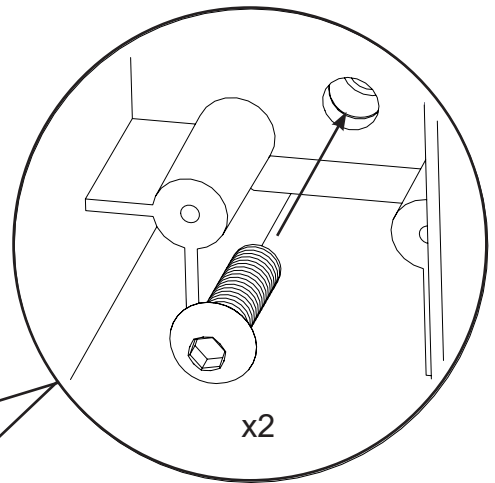

MM-3 Trolley Assembly

Numatic

Item	Description	Quantity
1	Reflo Base	1
2	Left Hand Upright	1
3	Right Hand Upright	1
4	Handle Frame	1
5	Top Tray	1
6	Red Handle	1
7	Blue Handle	1
8	5 Litre Bucket	2
9	Versaclean Hook T Slot	1
10	22mm Mid Mop Clamp	1
11	Dirty Water Bucket	1
12	- Red Handle	1
13	Clean Water Bucket	1
14	- Blue Handle	1
15	Mid Mop Press	1
16	Mop Press Handle	1
17	C Clip	1

M8 25mm Socket Bolt

x2

x2

M8 X 25mm Socket Bolt

Numatic

914823 MM-3 Trolley Assembly Instructions A03 07/2022