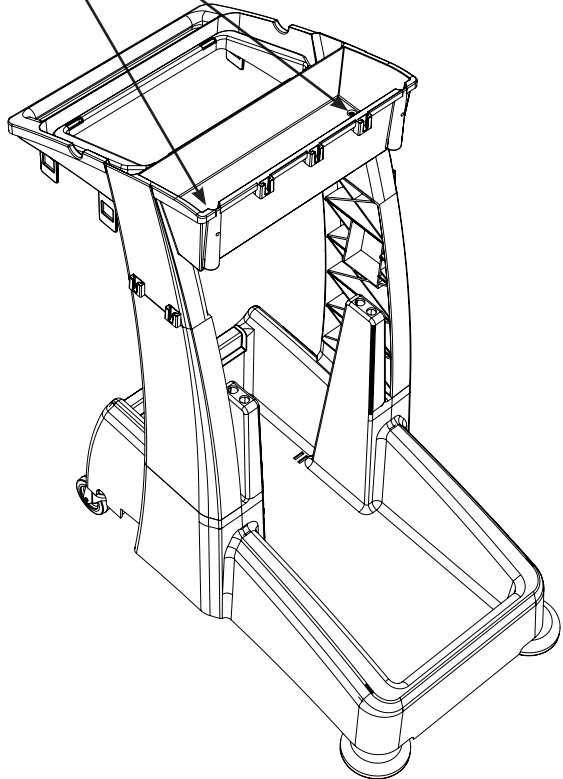

MM-3 Trolley Assembly

Numatic

Item	Description	Quantity
1	Reflo Base	1
2	Left Hand Upright	1
3	Right Hand Upright	1
4	Handle Frame	1
5	Top Tray	1
6	Red Handle	1
7	Blue Handle	1
8	5 Litre Bucket	2
9	Versaclean Hook T Slot	1
10	22mm Mid Mop Clamp	1
11	Dirty Water Bucket	1
12	- Red Handle	1
13	Clean Water Bucket	1
14	- Blue Handle	1
15	Mid Mop Press	1
16	Mop Press Handle	1
17	C Clip	1

M8 25mm Socket Bolt

x2

x2

M8 X 25mm Socket Bolt

Numatic

914823 MM-3 Trolley Assembly Instructions A03 07/2022