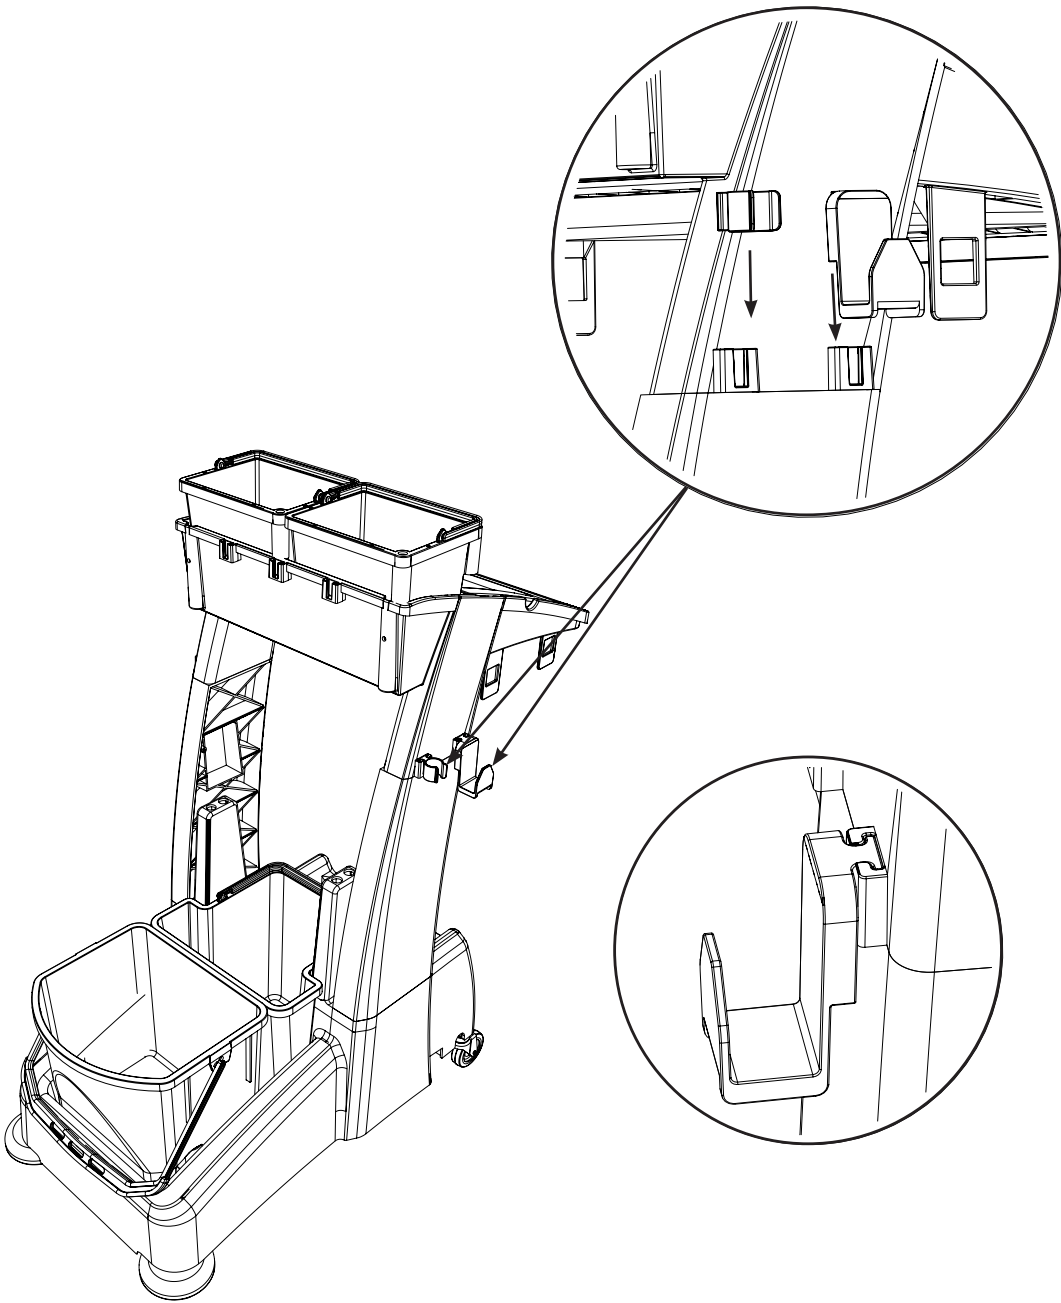

MM-3 Trolley Assembly

Numatic

Item	Description	Quantity
1	Reflo Base	1
2	Left Hand Upright	1
3	Right Hand Upright	1
4	Handle Frame	1
5	Top Tray	1
6	Red Handle	1
7	Blue Handle	1
8	5 Litre Bucket	2
9	Versaclean Hook T Slot	1
10	22mm Mid Mop Clamp	1
11	Dirty Water Bucket	1
12	- Red Handle	1
13	Clean Water Bucket	1
14	- Blue Handle	1
15	Mid Mop Press	1
16	Mop Press Handle	1
17	C Clip	1

M8 25mm Socket Bolt

x2

x2

M8 X 25mm Socket Bolt

Numatic

914823 MM-3 Trolley Assembly Instructions A03 07/2022