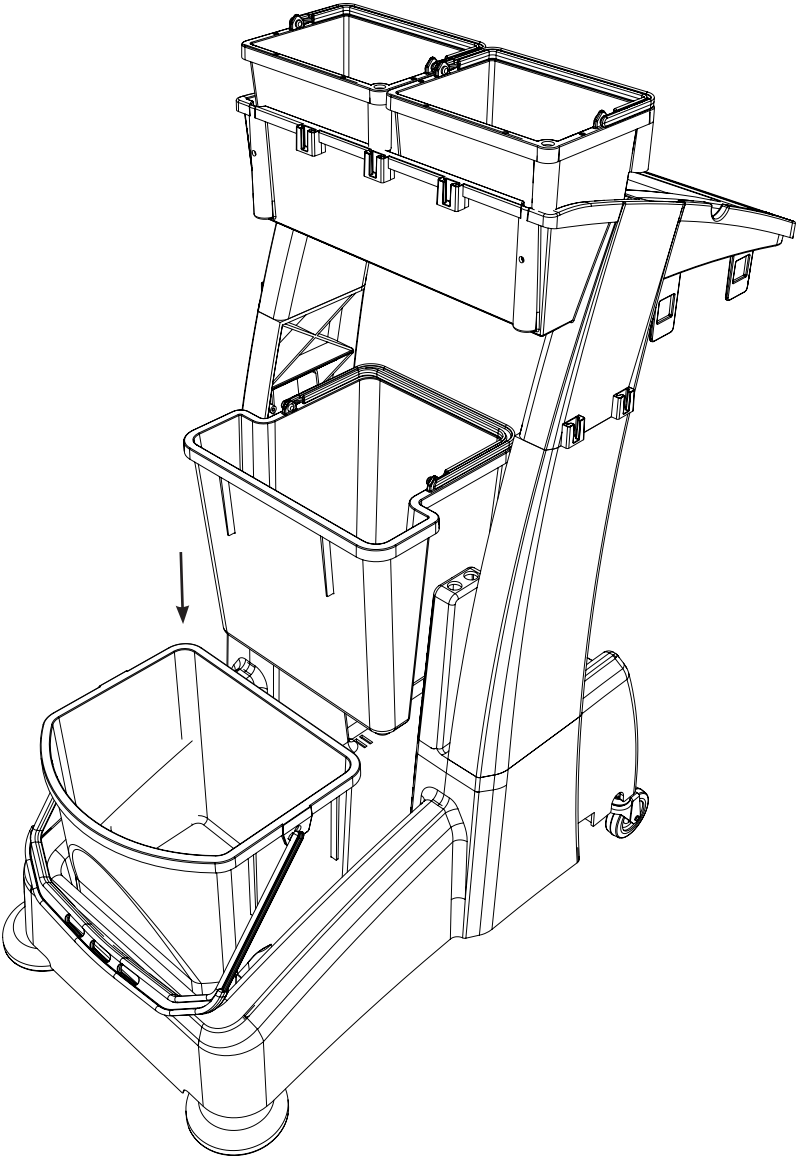

MM-3 Trolley Assembly

Numatic

Item	Description	Quantity
1	Reflo Base	1
2	Left Hand Upright	1
3	Right Hand Upright	1
4	Handle Frame	1
5	Top Tray	1
6	Red Handle	1
7	Blue Handle	1
8	5 Litre Bucket	2
9	Versaclean Hook T Slot	1
10	22mm Mid Mop Clamp	1
11	Dirty Water Bucket	1
12	- Red Handle	1
13	Clean Water Bucket	1
14	- Blue Handle	1
15	Mid Mop Press	1
16	Mop Press Handle	1
17	C Clip	1

M8 25mm Socket Bolt

x2

x2

M8 X 25mm Socket Bolt

Numatic

914823 MM-3 Trolley Assembly Instructions A03 07/2022