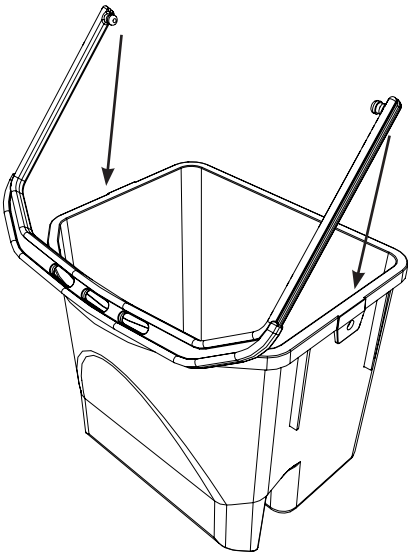

MM-3 Trolley Assembly

Numatic

Item	Description	Quantity
1	Reflo Base	1
2	Left Hand Upright	1
3	Right Hand Upright	1
4	Handle Frame	1
5	Top Tray	1
6	Red Handle	1
7	Blue Handle	1
8	5 Litre Bucket	2
9	Versaclean Hook T Slot	1
10	22mm Mid Mop Clamp	1
11	Dirty Water Bucket	1
12	- Red Handle	1
13	Clean Water Bucket	1
14	- Blue Handle	1
15	Mid Mop Press	1
16	Mop Press Handle	1
17	C Clip	1

M8 25mm Socket Bolt

x2

x2

M8 X 25mm Socket Bolt

Numatic

914823 MM-3 Trolley Assembly Instructions A03 07/2022