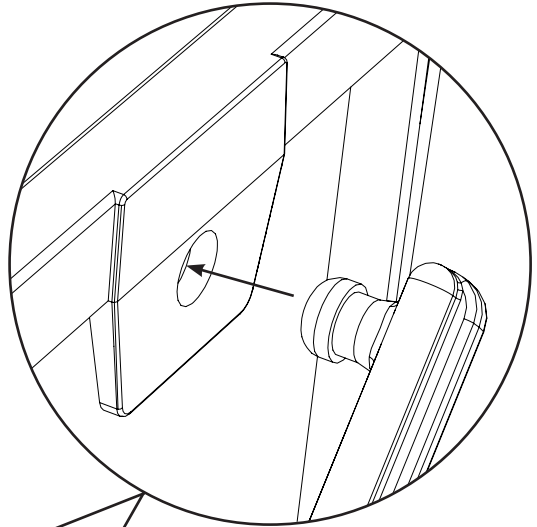

MM-3 Trolley Assembly

Numatic

Item	Description	Quantity
1	Reflo Base	1
2	Left Hand Upright	1
3	Right Hand Upright	1
4	Handle Frame	1
5	Top Tray	1
6	Red Handle	1
7	Blue Handle	1
8	5 Litre Bucket	2
9	Versaclean Hook T Slot	1
10	22mm Mid Mop Clamp	1
11	Dirty Water Bucket	1
12	- Red Handle	1
13	Clean Water Bucket	1
14	- Blue Handle	1
15	Mid Mop Press	1
16	Mop Press Handle	1
17	C Clip	1

M8 25mm Socket Bolt

x2

x2

M8 X 25mm Socket Bolt

Numatic

914823 MM-3 Trolley Assembly Instructions A03 07/2022