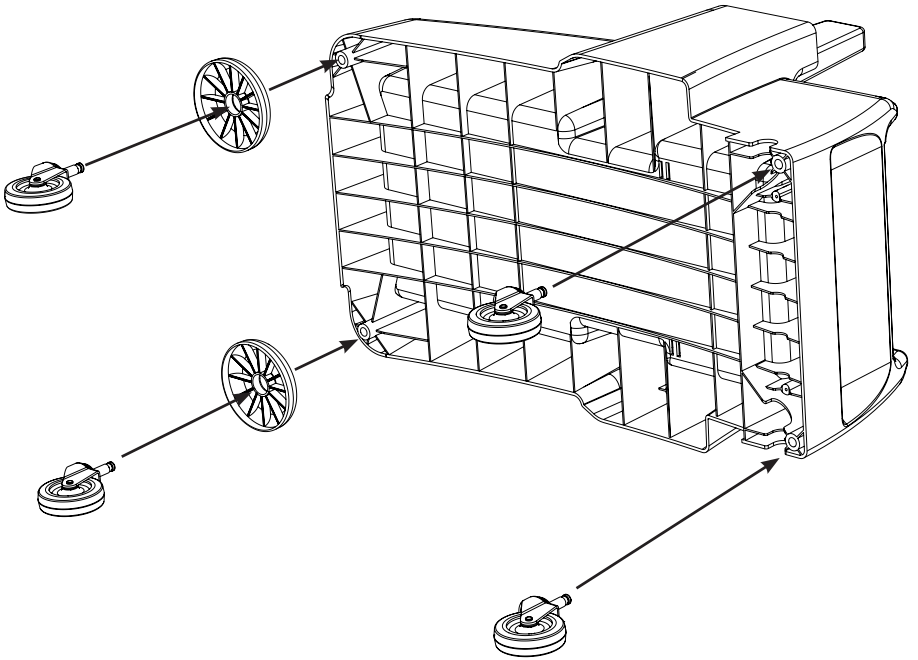

MM-3 Trolley Assembly

Numatic

Item	Description	Quantity
1	Reflo Base	1
2	Left Hand Upright	1
3	Right Hand Upright	1
4	Handle Frame	1
5	Top Tray	1
6	Red Handle	1
7	Blue Handle	1
8	5 Litre Bucket	2
9	Versaclean Hook T Slot	1
10	22mm Mid Mop Clamp	1
11	Dirty Water Bucket	1
12	- Red Handle	1
13	Clean Water Bucket	1
14	- Blue Handle	1
15	Mid Mop Press	1
16	Mop Press Handle	1
17	C Clip	1

M8 25mm Socket Bolt

x2

x2

M8 X 25mm Socket Bolt

Numatic

914823 MM-3 Trolley Assembly Instructions A03 07/2022