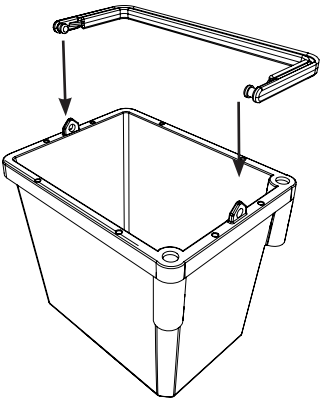

MM-3 Trolley Assembly

Numatic

Item	Description	Quantity
1	Reflo Base	1
2	Left Hand Upright	1
3	Right Hand Upright	1
4	Handle Frame	1
5	Top Tray	1
6	Red Handle	1
7	Blue Handle	1
8	5 Litre Bucket	2
9	Versaclean Hook T Slot	1
10	22mm Mid Mop Clamp	1
11	Dirty Water Bucket	1
12	- Red Handle	1
13	Clean Water Bucket	1
14	- Blue Handle	1
15	Mid Mop Press	1
16	Mop Press Handle	1
17	C Clip	1

M8 25mm Socket Bolt

x2

x2

M8 X 25mm Socket Bolt

Numatic

914823 MM-3 Trolley Assembly Instructions A03 07/2022