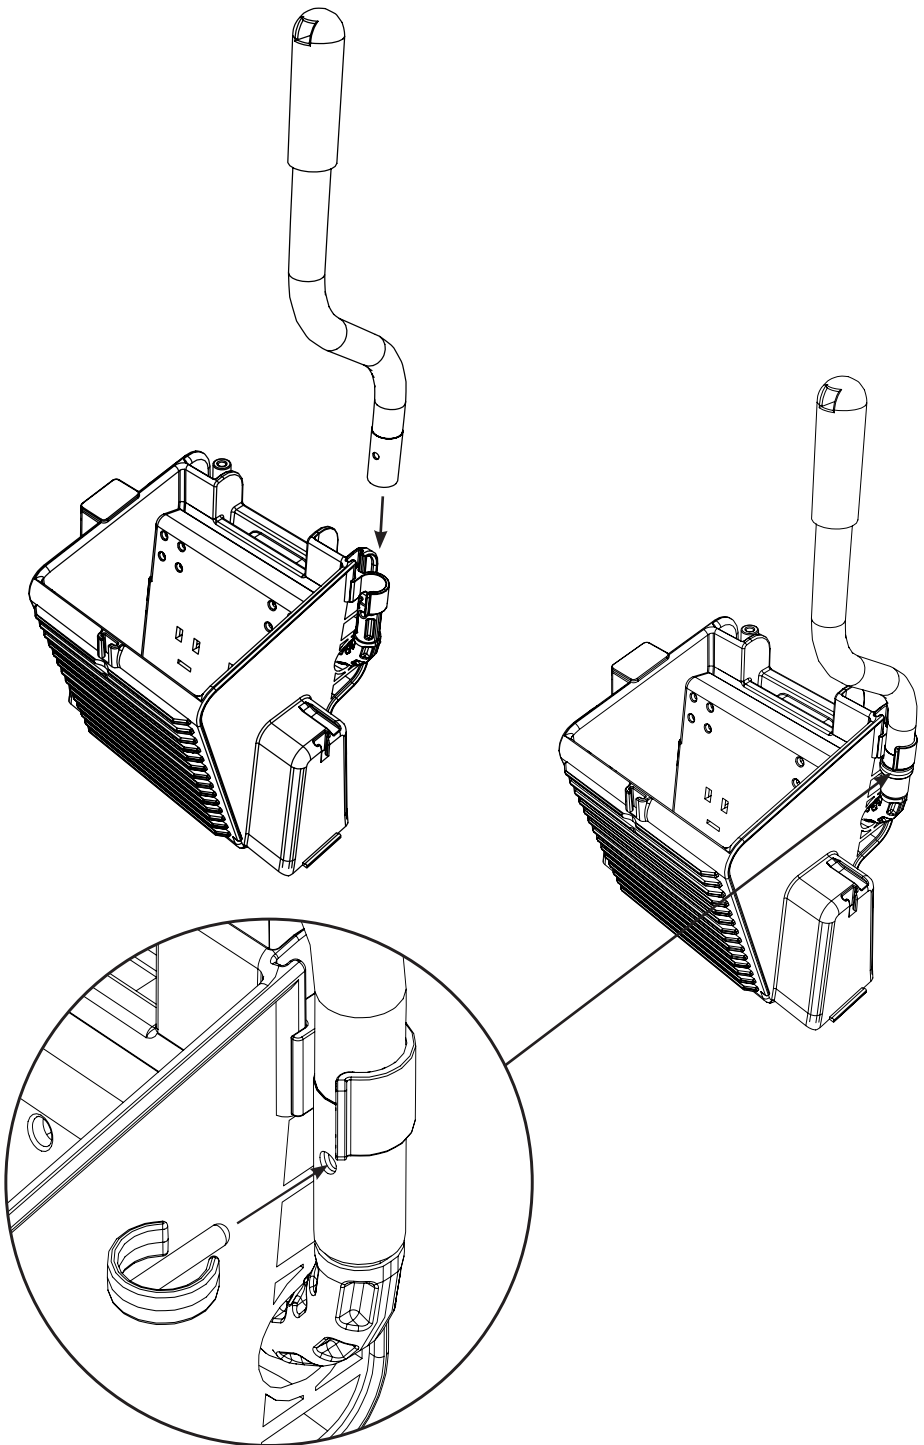

MM-3 Trolley Assembly

Numatic

Item	Description	Quantity
1	Reflo Base	1
2	Left Hand Upright	1
3	Right Hand Upright	1
4	Handle Frame	1
5	Top Tray	1
6	Red Handle	1
7	Blue Handle	1
8	5 Litre Bucket	2
9	Versaclean Hook T Slot	1
10	22mm Mid Mop Clamp	1
11	Dirty Water Bucket	1
12	- Red Handle	1
13	Clean Water Bucket	1
14	- Blue Handle	1
15	Mid Mop Press	1
16	Mop Press Handle	1
17	C Clip	1

M8 25mm Socket Bolt

x2

x2

M8 X 25mm Socket Bolt

Numatic

914823 MM-3 Trolley Assembly Instructions A03 07/2022