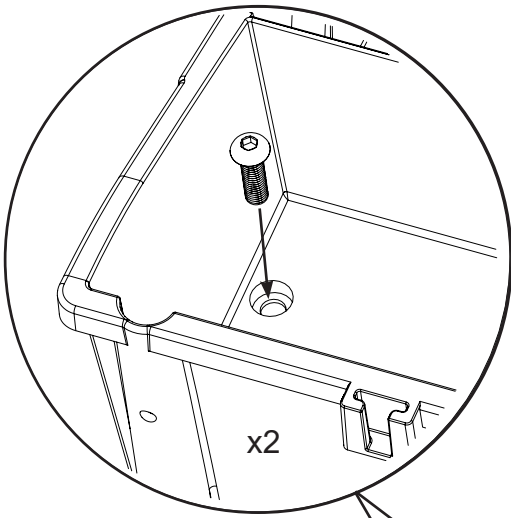

M8 25mm Socket Bolt

x2

x2

M8 X 25mm Socket Bolt

Numatic

914823 MM-3 Trolley Assembly Instructions A03 07/2022