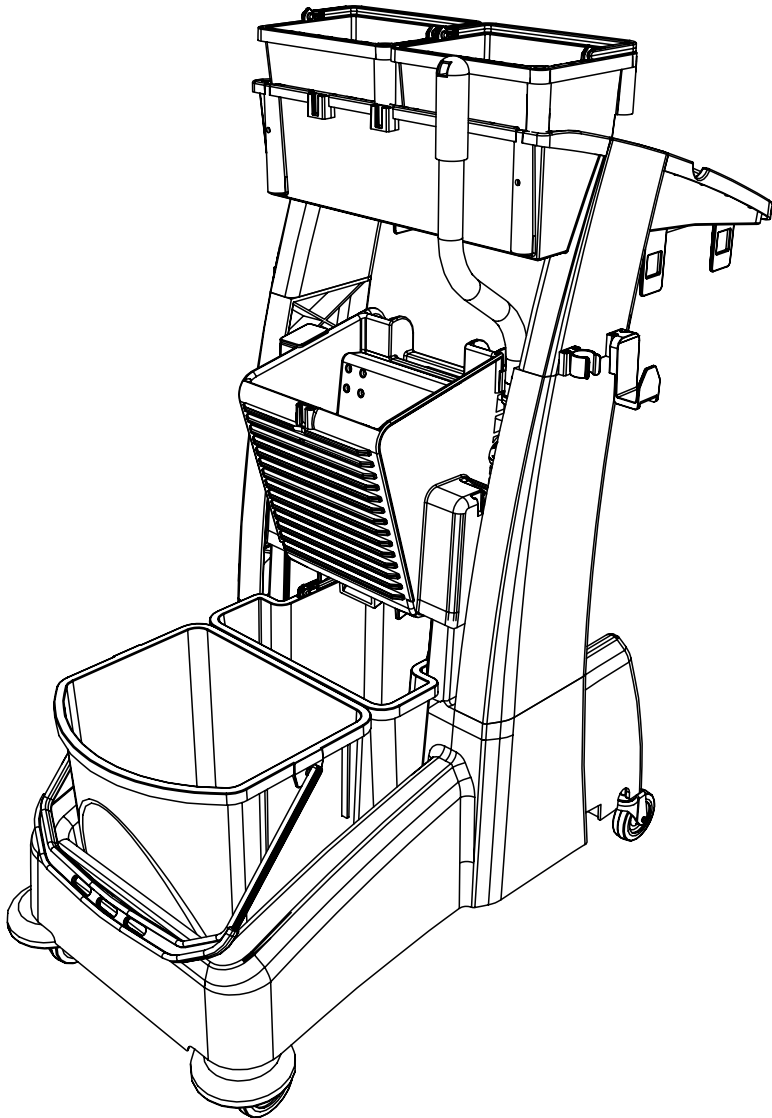

MM-3 Trolley Assembly

Numatic

Item	Description	Quantity
1	Reflo Base	1
2	Left Hand Upright	1
3	Right Hand Upright	1
4	Handle Frame	1
5	Top Tray	1
6	Red Handle	1
7	Blue Handle	1
8	5 Litre Bucket	2
9	Versaclean Hook T Slot	1
10	22mm Mid Mop Clamp	1
11	Dirty Water Bucket	1
12	- Red Handle	1
13	Clean Water Bucket	1
14	- Blue Handle	1
15	Mid Mop Press	1
16	Mop Press Handle	1
17	C Clip	1

M8 25mm Socket Bolt

x2

x2

M8 X 25mm Socket Bolt

Numatic

914823 MM-3 Trolley Assembly Instructions A03 07/2022