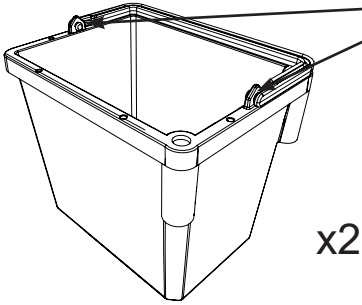

MM-3 Trolley Assembly

Numatic

Item	Description	Quantity
1	Reflo Base	1
2	Left Hand Upright	1
3	Right Hand Upright	1
4	Handle Frame	1
5	Top Tray	1
6	Red Handle	1
7	Blue Handle	1
8	5 Litre Bucket	2
9	Versaclean Hook T Slot	1
10	22mm Mid Mop Clamp	1
11	Dirty Water Bucket	1
12	- Red Handle	1
13	Clean Water Bucket	1
14	- Blue Handle	1
15	Mid Mop Press	1
16	Mop Press Handle	1
17	C Clip	1

M8 25mm Socket Bolt

x2

x2

M8 X 25mm Socket Bolt

Numatic

914823 MM-3 Trolley Assembly Instructions A03 07/2022