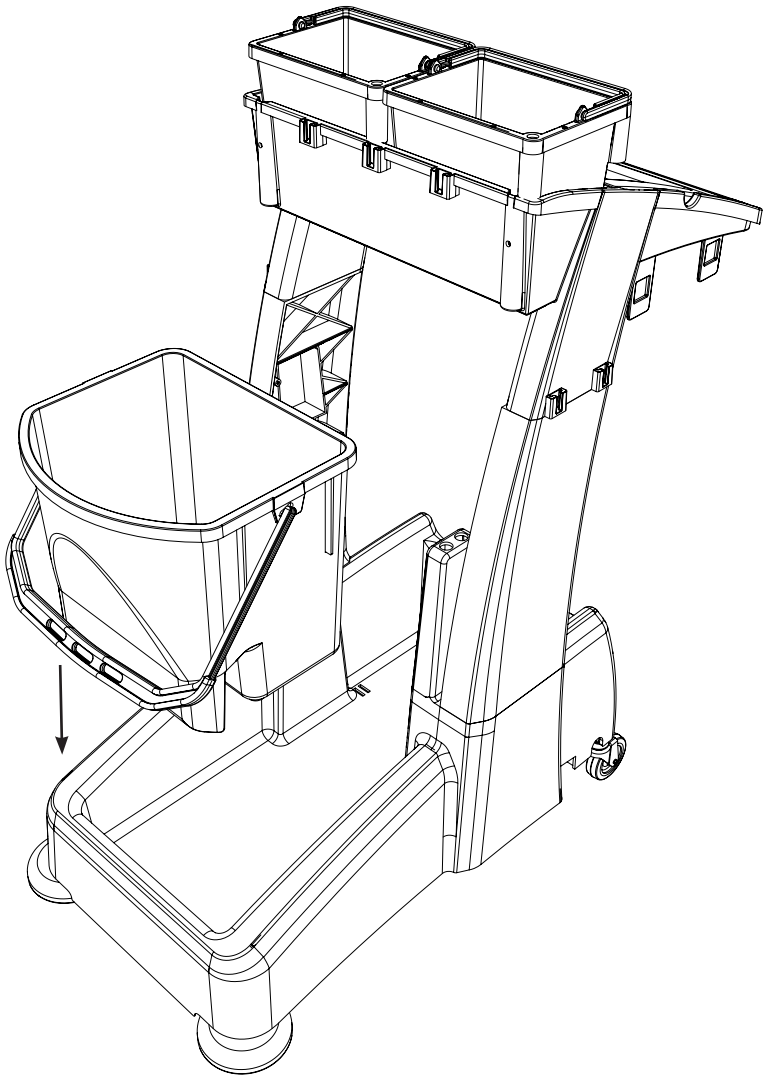

MM-3 Trolley Assembly

Numatic

Item	Description	Quantity
1	Reflo Base	1
2	Left Hand Upright	1
3	Right Hand Upright	1
4	Handle Frame	1
5	Top Tray	1
6	Red Handle	1
7	Blue Handle	1
8	5 Litre Bucket	2
9	Versaclean Hook T Slot	1
10	22mm Mid Mop Clamp	1
11	Dirty Water Bucket	1
12	- Red Handle	1
13	Clean Water Bucket	1
14	- Blue Handle	1
15	Mid Mop Press	1
16	Mop Press Handle	1
17	C Clip	1

M8 25mm Socket Bolt

x2

x2

M8 X 25mm Socket Bolt

Numatic

914823 MM-3 Trolley Assembly Instructions A03 07/2022