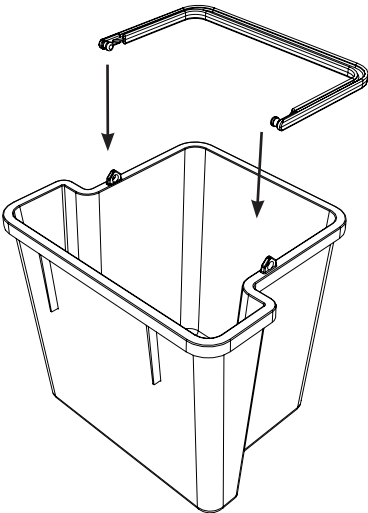

MM-3 Trolley Assembly

Numatic

Item	Description	Quantity
1	Reflo Base	1
2	Left Hand Upright	1
3	Right Hand Upright	1
4	Handle Frame	1
5	Top Tray	1
6	Red Handle	1
7	Blue Handle	1
8	5 Litre Bucket	2
9	Versaclean Hook T Slot	1
10	22mm Mid Mop Clamp	1
11	Dirty Water Bucket	1
12	- Red Handle	1
13	Clean Water Bucket	1
14	- Blue Handle	1
15	Mid Mop Press	1
16	Mop Press Handle	1
17	C Clip	1

M8 25mm Socket Bolt

x2

x2

M8 X 25mm Socket Bolt

Numatic

914823 MM-3 Trolley Assembly Instructions A03 07/2022