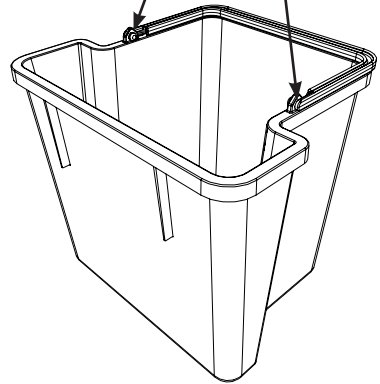

MM-3 Trolley Assembly

Numatic

Item	Description	Quantity
1	Reflo Base	1
2	Left Hand Upright	1
3	Right Hand Upright	1
4	Handle Frame	1
5	Top Tray	1
6	Red Handle	1
7	Blue Handle	1
8	5 Litre Bucket	2
9	Versaclean Hook T Slot	1
10	22mm Mid Mop Clamp	1
11	Dirty Water Bucket	1
12	- Red Handle	1
13	Clean Water Bucket	1
14	- Blue Handle	1
15	Mid Mop Press	1
16	Mop Press Handle	1
17	C Clip	1

M8 25mm Socket Bolt

x2

x2

M8 X 25mm Socket Bolt

Numatic

914823 MM-3 Trolley Assembly Instructions A03 07/2022