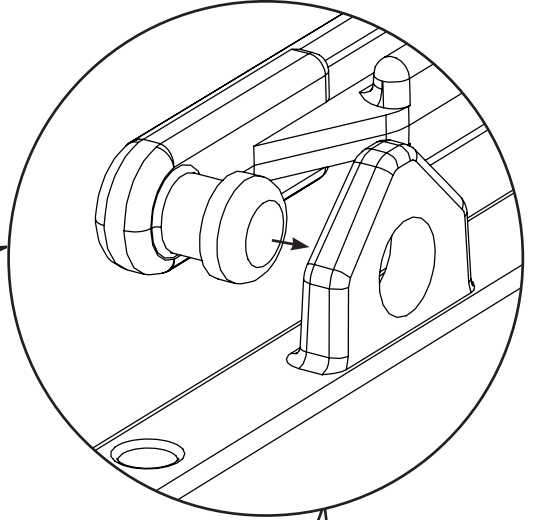

MM-3 Trolley Assembly

Numatic

Item	Description	Quantity
1	Reflo Base	1
2	Left Hand Upright	1
3	Right Hand Upright	1
4	Handle Frame	1
5	Top Tray	1
6	Red Handle	1
7	Blue Handle	1
8	5 Litre Bucket	2
9	Versaclean Hook T Slot	1
10	22mm Mid Mop Clamp	1
11	Dirty Water Bucket	1
12	- Red Handle	1
13	Clean Water Bucket	1
14	- Blue Handle	1
15	Mid Mop Press	1
16	Mop Press Handle	1
17	C Clip	1

M8 25mm Socket Bolt

x2

x2

M8 X 25mm Socket Bolt

Numatic

914823 MM-3 Trolley Assembly Instructions A03 07/2022