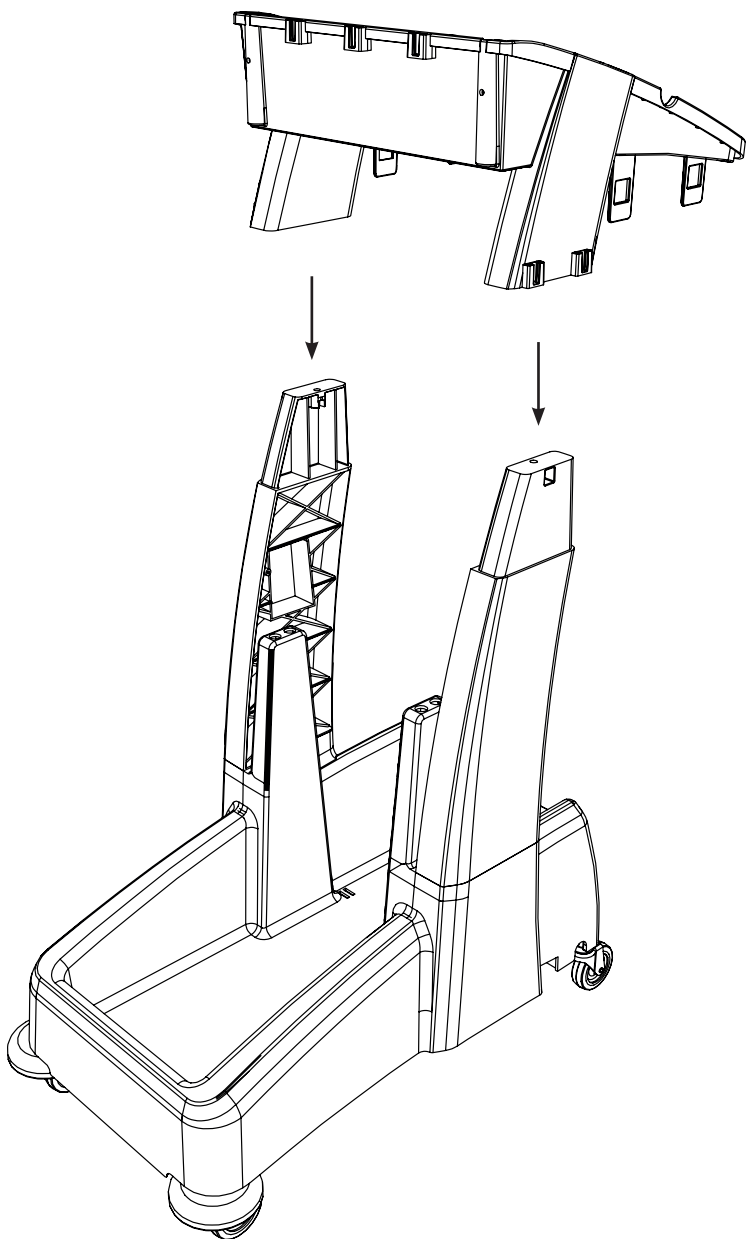

MM-3 Trolley Assembly

Numatic

Item	Description	Quantity
1	Reflo Base	1
2	Left Hand Upright	1
3	Right Hand Upright	1
4	Handle Frame	1
5	Top Tray	1
6	Red Handle	1
7	Blue Handle	1
8	5 Litre Bucket	2
9	Versaclean Hook T Slot	1
10	22mm Mid Mop Clamp	1
11	Dirty Water Bucket	1
12	- Red Handle	1
13	Clean Water Bucket	1
14	- Blue Handle	1
15	Mid Mop Press	1
16	Mop Press Handle	1
17	C Clip	1

M8 25mm Socket Bolt

x2

x2

M8 X 25mm Socket Bolt

Numatic

914823 MM-3 Trolley Assembly Instructions A03 07/2022