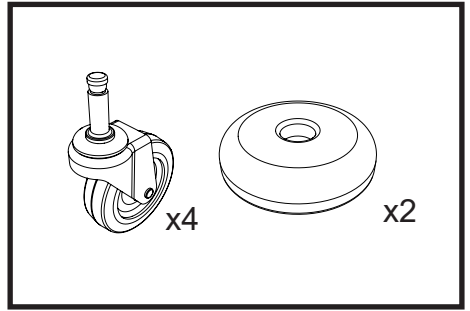

MM-3 Trolley Assembly

Numatic

Item	Description	Quantity
1	Reflo Base	1
2	Left Hand Upright	1
3	Right Hand Upright	1
4	Handle Frame	1
5	Top Tray	1
6	Red Handle	1
7	Blue Handle	1
8	5 Litre Bucket	2
9	Versaclean Hook T Slot	1
10	22mm Mid Mop Clamp	1
11	Dirty Water Bucket	1
12	- Red Handle	1
13	Clean Water Bucket	1
14	- Blue Handle	1
15	Mid Mop Press	1
16	Mop Press Handle	1
17	C Clip	1

M8 25mm Socket Bolt

x2

x2

M8 X 25mm Socket Bolt

Numatic

914823 MM-3 Trolley Assembly Instructions A03 07/2022