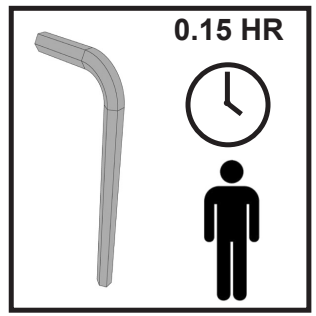

MM-3 Trolley Assembly

Numatic

Item	Description	Quantity
1	Reflo Base	1
2	Left Hand Upright	1
3	Right Hand Upright	1
4	Handle Frame	1
5	Top Tray	1
6	Red Handle	1
7	Blue Handle	1
8	5 Litre Bucket	2
9	Versaclean Hook T Slot	1
10	22mm Mid Mop Clamp	1
11	Dirty Water Bucket	1
12	- Red Handle	1
13	Clean Water Bucket	1
14	- Blue Handle	1
15	Mid Mop Press	1
16	Mop Press Handle	1
17	C Clip	1