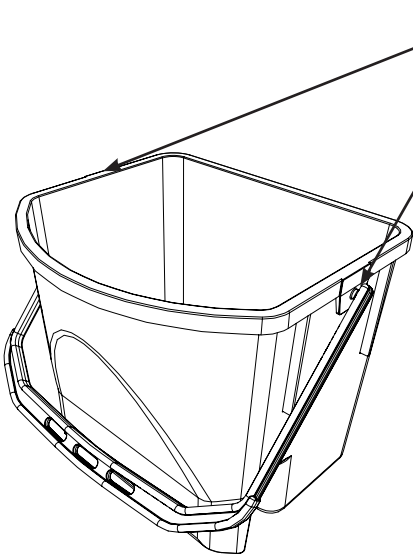

MM-3 Trolley Assembly

Numatic

Item	Description	Quantity
1	Reflo Base	1
2	Left Hand Upright	1
3	Right Hand Upright	1
4	Handle Frame	1
5	Top Tray	1
6	Red Handle	1
7	Blue Handle	1
8	5 Litre Bucket	2
9	Versaclean Hook T Slot	1
10	22mm Mid Mop Clamp	1
11	Dirty Water Bucket	1
12	- Red Handle	1
13	Clean Water Bucket	1
14	- Blue Handle	1
15	Mid Mop Press	1
16	Mop Press Handle	1
17	C Clip	1

M8 25mm Socket Bolt

x2

x2

M8 X 25mm Socket Bolt

Numatic

914823 MM-3 Trolley Assembly Instructions A03 07/2022