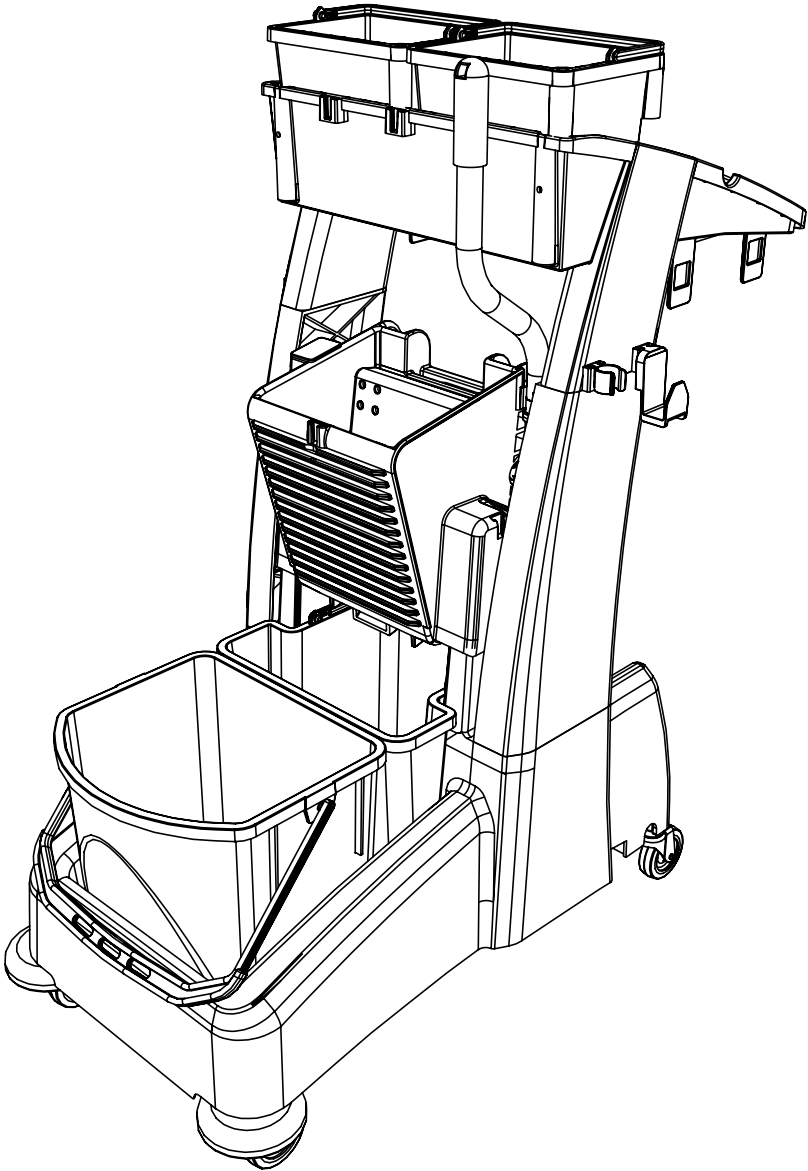

MM-3 Trolley Assembly

Numatic

Item	Description	Quantity
1	Reflo Base	1
2	Left Hand Upright	1
3	Right Hand Upright	1
4	Handle Frame	1
5	Top Tray	1
6	Red Handle	1
7	Blue Handle	1
8	5 Litre Bucket	2
9	Versaclean Hook T Slot	1
10	22mm Mid Mop Clamp	1
11	Dirty Water Bucket	1
12	- Red Handle	1
13	Clean Water Bucket	1
14	- Blue Handle	1
15	Mid Mop Press	1
16	Mop Press Handle	1
17	C Clip	1

M8 25mm Socket Bolt

x2

x2

M8 X 25mm Socket Bolt

Numatic

914823 MM-3 Trolley Assembly Instructions A03 07/2022