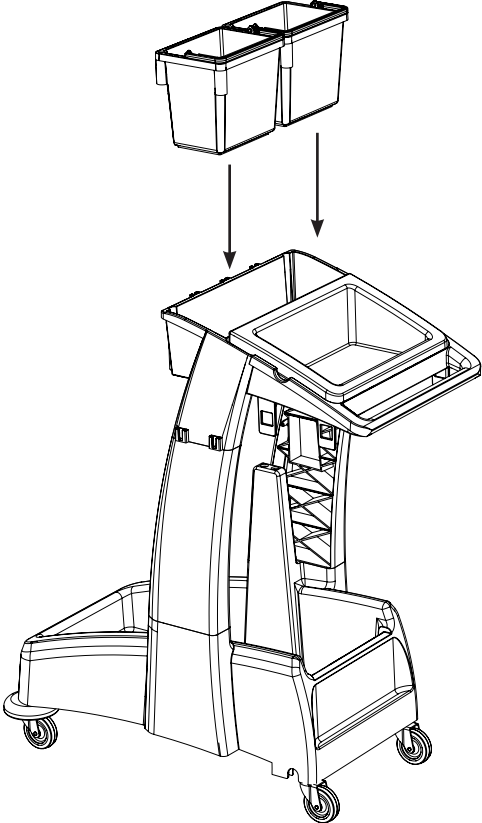

MM-3 Trolley Assembly

Numatic

Item	Description	Quantity
1	Reflo Base	1
2	Left Hand Upright	1
3	Right Hand Upright	1
4	Handle Frame	1
5	Top Tray	1
6	Red Handle	1
7	Blue Handle	1
8	5 Litre Bucket	2
9	Versaclean Hook T Slot	1
10	22mm Mid Mop Clamp	1
11	Dirty Water Bucket	1
12	- Red Handle	1
13	Clean Water Bucket	1
14	- Blue Handle	1
15	Mid Mop Press	1
16	Mop Press Handle	1
17	C Clip	1

M8 25mm Socket Bolt

x2

x2

M8 X 25mm Socket Bolt

Numatic

914823 MM-3 Trolley Assembly Instructions A03 07/2022