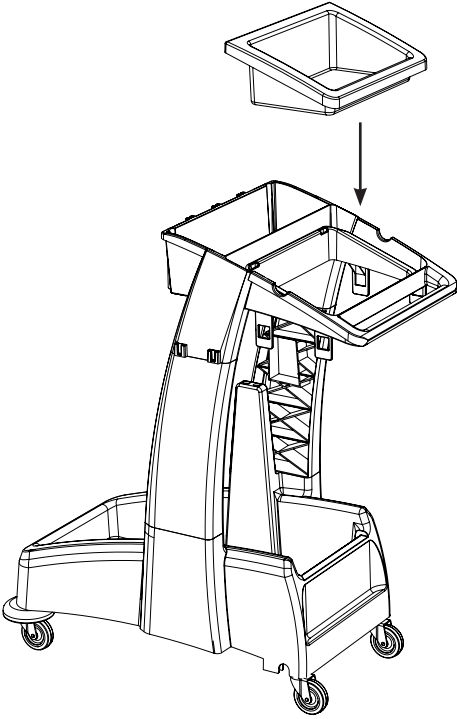

MM-3 Trolley Assembly

Numatic

Item	Description	Quantity
1	Reflo Base	1
2	Left Hand Upright	1
3	Right Hand Upright	1
4	Handle Frame	1
5	Top Tray	1
6	Red Handle	1
7	Blue Handle	1
8	5 Litre Bucket	2
9	Versaclean Hook T Slot	1
10	22mm Mid Mop Clamp	1
11	Dirty Water Bucket	1
12	- Red Handle	1
13	Clean Water Bucket	1
14	- Blue Handle	1
15	Mid Mop Press	1
16	Mop Press Handle	1
17	C Clip	1

M8 25mm Socket Bolt

x2

x2

M8 X 25mm Socket Bolt

Numatic

914823 MM-3 Trolley Assembly Instructions A03 07/2022