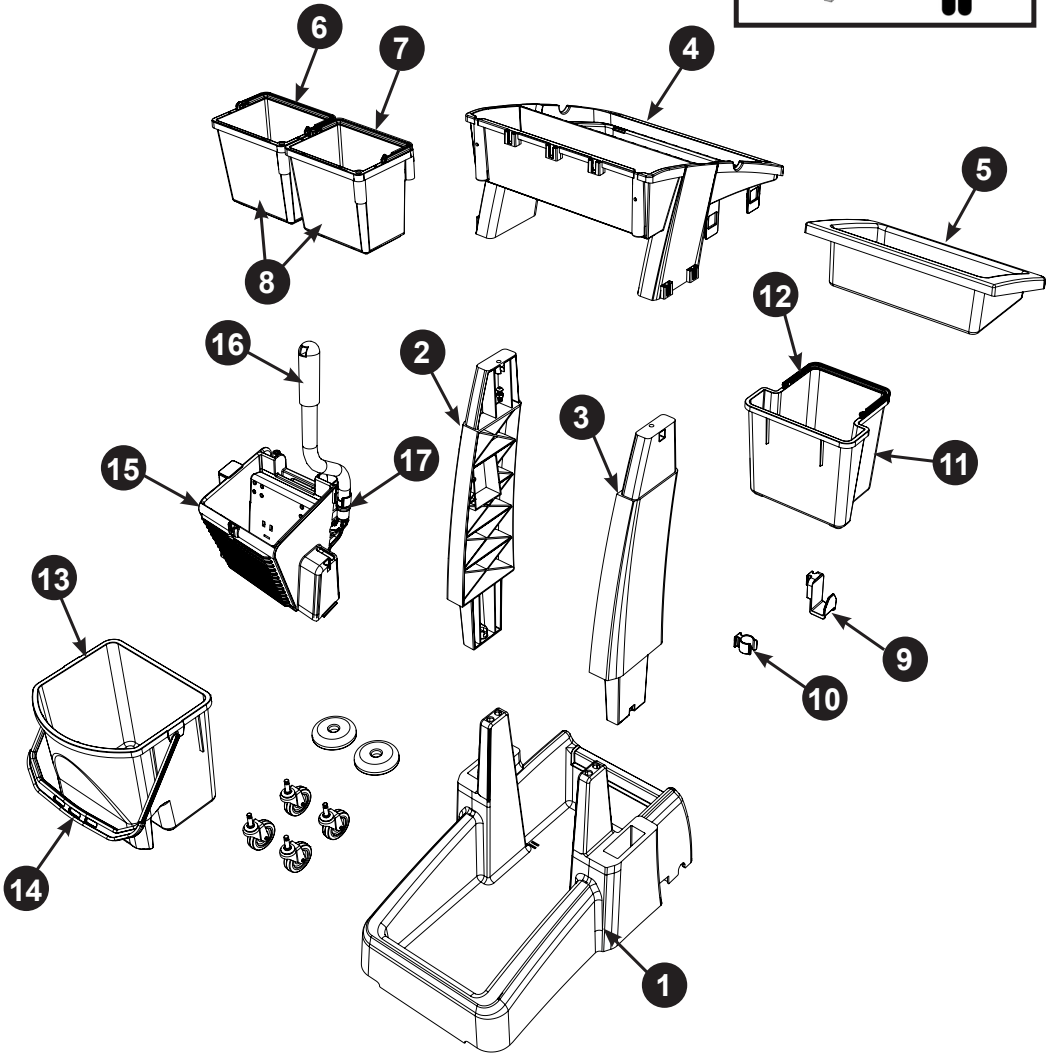

MM-3 Trolley Assembly

Numatic

Item	Description	Quantity
1	Reflo Base	1
2	Left Hand Upright	1
3	Right Hand Upright	1
4	Handle Frame	1
5	Top Tray	1
6	Red Handle	1
7	Blue Handle	1
8	5 Litre Bucket	2
9	Versaclean Hook T Slot	1
10	22mm Mid Mop Clamp	1
11	Dirty Water Bucket	1
12	- Red Handle	1
13	Clean Water Bucket	1
14	- Blue Handle	1
15	Mid Mop Press	1
16	Mop Press Handle	1
17	C Clip	1

M8 25mm Socket Bolt

x2

x2

M8 X 25mm Socket Bolt

Numatic

914823 MM-3 Trolley Assembly Instructions A03 07/2022