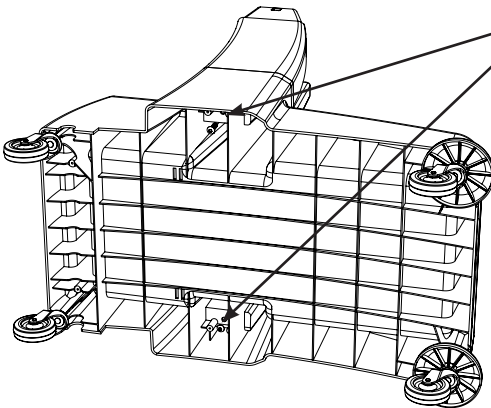

MM-3 Trolley Assembly

Numatic

Item	Description	Quantity
1	Reflo Base	1
2	Left Hand Upright	1
3	Right Hand Upright	1
4	Handle Frame	1
5	Top Tray	1
6	Red Handle	1
7	Blue Handle	1
8	5 Litre Bucket	2
9	Versaclean Hook T Slot	1
10	22mm Mid Mop Clamp	1
11	Dirty Water Bucket	1
12	- Red Handle	1
13	Clean Water Bucket	1
14	- Blue Handle	1
15	Mid Mop Press	1
16	Mop Press Handle	1
17	C Clip	1

M8 25mm Socket Bolt

x2

x2

M8 X 25mm Socket Bolt

Numatic

914823 MM-3 Trolley Assembly Instructions A03 07/2022